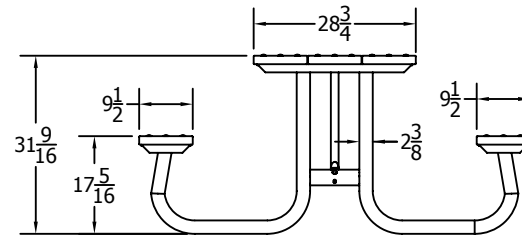

TOP VIEW

FRONT VIEW

3D ISOMETRIC VIEW

SIDE VIEW

STANDARD COLORS

OPTIONAL COLORS

INSERT COLOR CODE IN PRODUCT NUMBER
 BLUE= BLU, CEDAR= CED, GRAY= GRA, GREEN= GRE,
 RED= RED, BLACK= BLA, BROWN=BRO, WHITE=WHI

EXAMPLE: 6FT. CEDAR GALVANIZED FRAME PICNIC TABLE =
 PB **6CEDGFPIC**

6 Ft. Galvanized Table Spec Sheet

©COPYRIGHT 2013-2033

THIS COPYRIGHTED MATERIAL IS THE PROPERTY OF FROG FURNISHINGS AND SHALL NOT BE REPRODUCED, PUBLISHED OR DISCLOSED TO OTHERS WITHOUT AUTHORIZATION AND CANNOT BE USED IN ANY WAY AGAINST OR DETRIMENTAL TO JAYHAWK PLASTICS INC. OLATHE, KANSAS USA