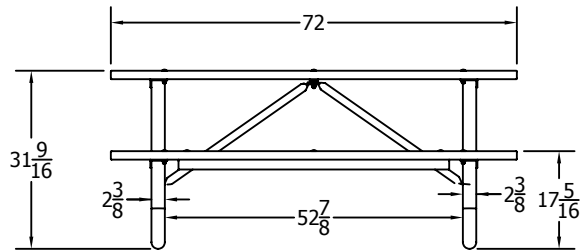

TOP VIEW

FRONT VIEW

3D ISOMETRIC VIEW

SIDE VIEW

STANDARD COLORS

OPTIONAL COLORS

INSERT COLOR CODE IN PRODUCT NUMBER
 BLUE= BLU, CEDAR= CED, GRAY= GRA, GREEN= GRE,
 RED= RED, BLACK= BLA, BROWN=BRO, WHITE=WHI

EXAMPLE: 6FT. CEDAR GALVANIZED FRAME PICNIC TABLE =
 PB **6CEDGFPIC**

6 Ft. Galvanized Table Spec Sheet

©COPYRIGHT 2013-2033

THIS COPYRIGHTED MATERIAL IS THE PROPERTY OF FROG FURNISHINGS AND SHALL NOT BE REPRODUCED, PUBLISHED OR DISCLOSED TO OTHERS WITHOUT AUTHORIZATION AND CANNOT BE USED IN ANY WAY AGAINST OR DETRIMENTAL TO JAYHAWK PLASTICS INC. OLATHE, KANSAS USA